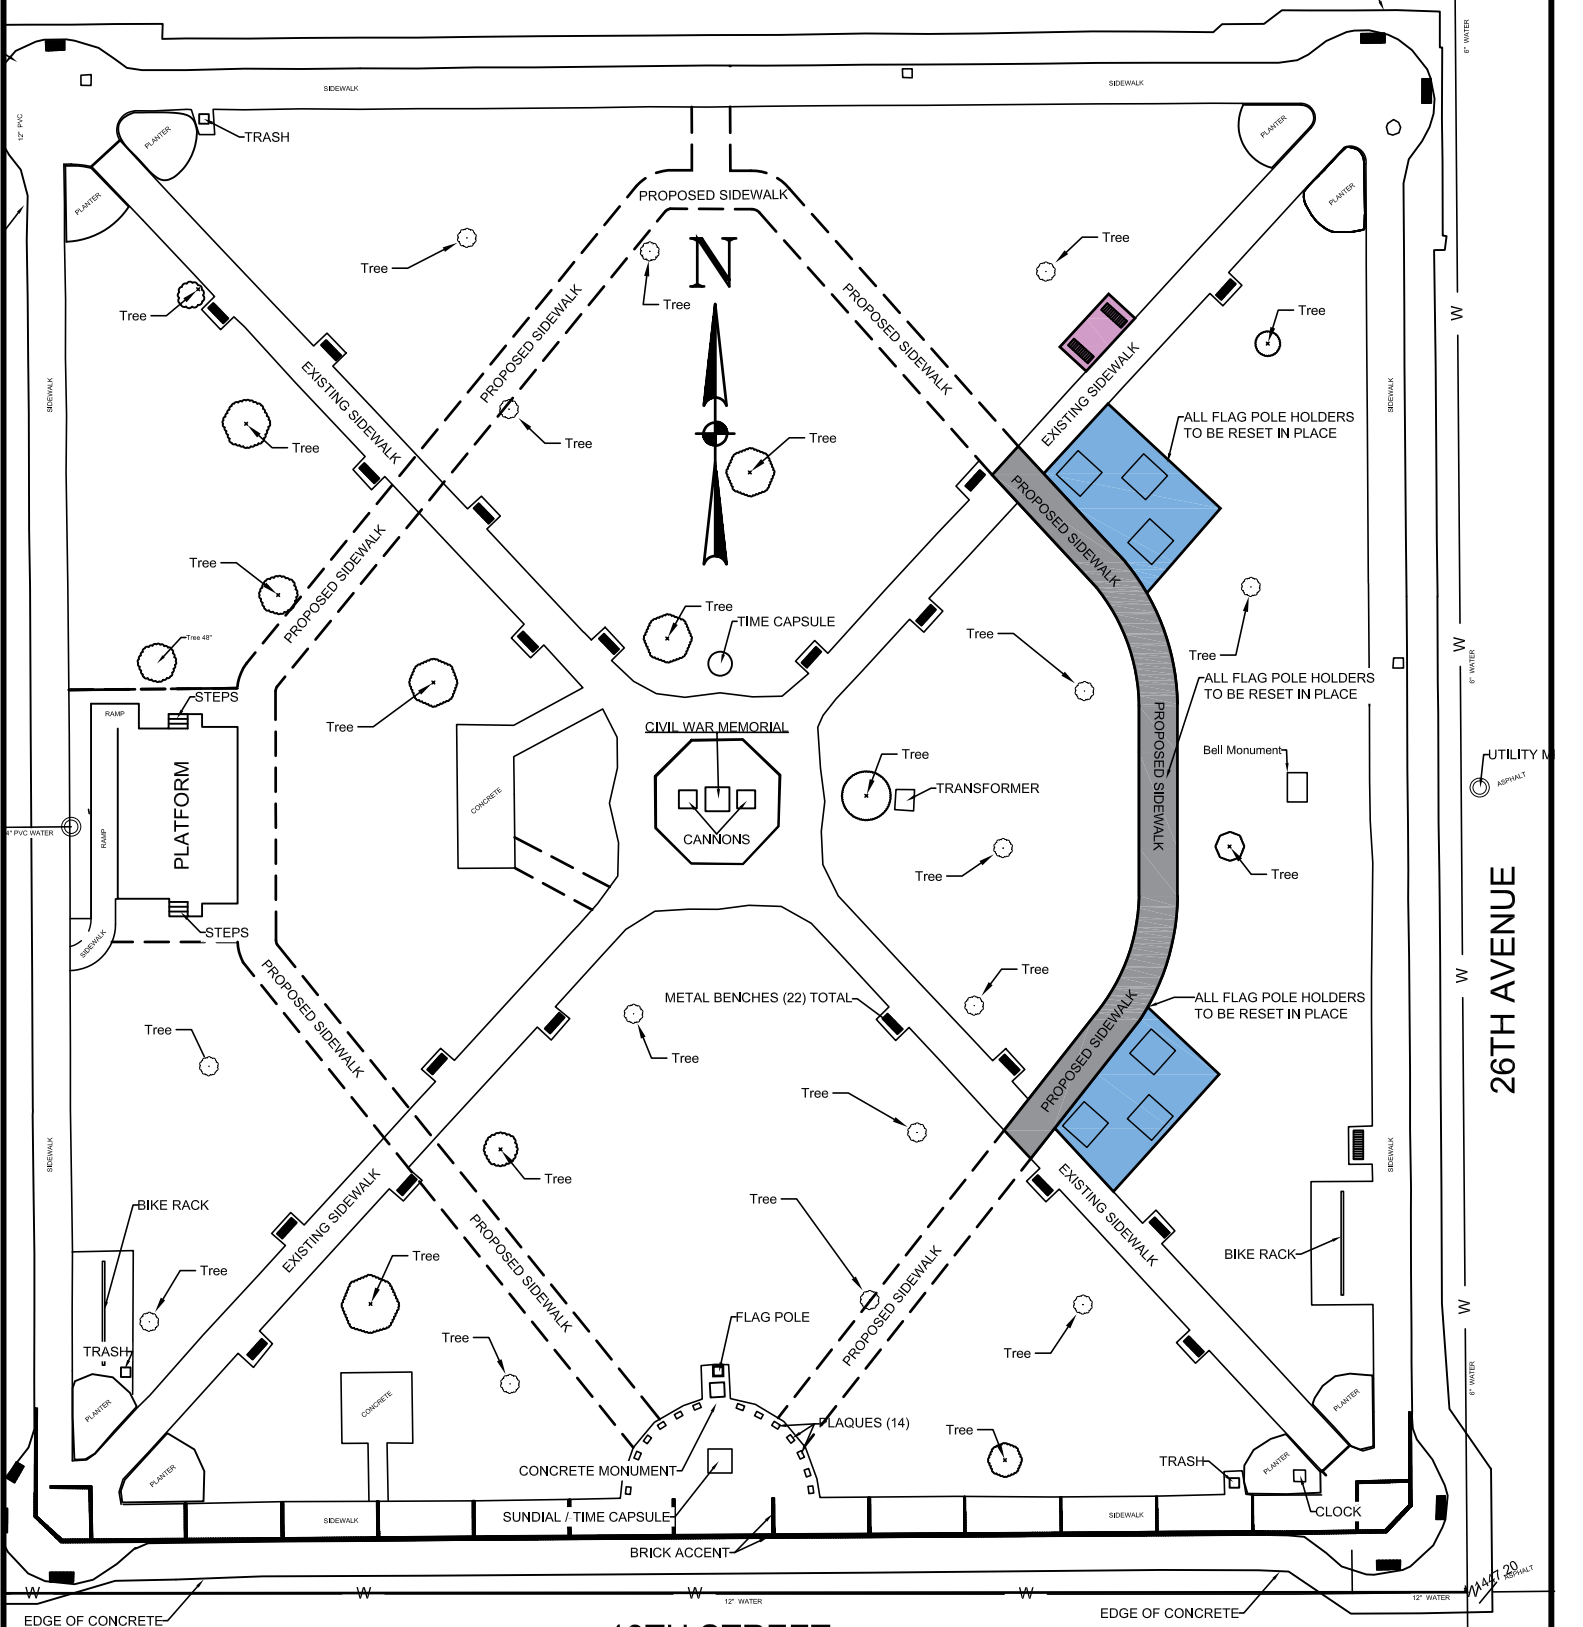

FRANKFORT SQUARE CONCEPTUAL DRAWING

Revised: 05/18/2023

14TH STREET

EDGE OF CONCRETE

13TH STREET

26TH AVENUE

LEGEND:

-  PICNIC TABLE AREA
-  SIDEWALK
-  COMMUNITY BENCH